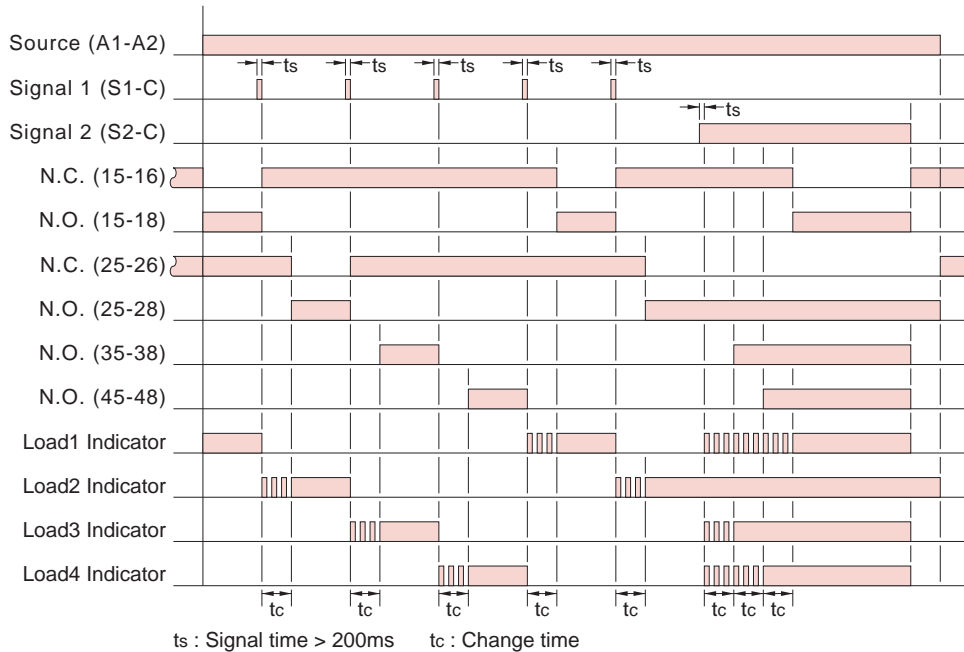

ANLY CONTROLLER

EC4-1 EXCHANGE RELAY

CHARACTERISTIC :

- Switching Mode Power Supply for 100~240V AC/DC operation
- Up to 4 loads can be individually selected via DIP switch
- Up to 11 load combinations are possible (Please see the table below)
- Load 1 & 2 are C/O contacts; Load 3 & 4 are N.O. contacts
- Change Time between loads can be adjusted from 0.2 to 10 sec
- S1, Load exchange signal can be rising-edge or falling edge
- S2, All-On signal can force all selected loads to start sequentially
- Load Memory can let users chose to either resume the running load or to always start from Load 1 after a power reset
- a power reset is required for setting changes to take effect

SPECIFICATION :

Operating voltage	AC/DC(V): 100 ~ 240
Allowable operating voltage range	85~110% of rated operating voltage
Rated frequency	50 / 60 Hz
Contact rating	250VAC 5A (resistive load)
Reset time	MAX 0.1S
Power consumption	Approx. 2.3VA
Life	Mechanical: 5,000,000 times Electrical: 100,000 times
Ambient temperature	-10 ~ +50°C
Ambient humidity	MAX 85%RH
Weight	Approx. 150g

LOAD COMBINATIONS :

Groups	2 Loads						3 Loads				4 Loads
	1	2	3	4	5	6	7	8	9	10	11
Load 1	○	○	○				○	○	○		○
Load 2	○			○	○		○	○		○	○
Load 3		○		○		○	○		○	○	○
Load 4			○		○	○		○	○	○	○

CONNECTION :

TIMING CHART :