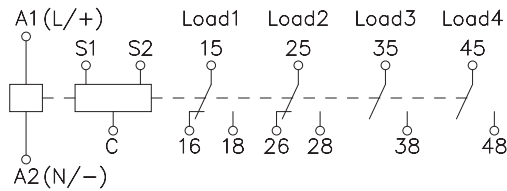

ANLY CONTROLLER

EC4-1 EXCHANGE RELAY

CHARACTERISTIC :

- Switching Mode Power Supply for 100~240V AC/DC operation
- Up to 4 loads can be individually selected via DIP switch
- Up to 11 load combinations are possible (Please see the table below)
- Load 1 & 2 are C/O contacts; Load 3 & 4 are N.O. contacts
- Change Time between loads can be adjusted from 0.2 to 10 sec
- S1, Load exchange signal can be rising-edge or falling edge
- S2, All-On signal can force all selected loads to start sequentially
- Load Memory can let users chose to either resume the running load or to always start from Load 1 after a power reset
- a power reset is required for setting changes to take effect

LOAD COMBINATIONS :

Groups	2 Loads						3 Loads				4 Loads
	1	2	3	4	5	6	7	8	9	10	11
Load 1	○	○	○				○	○	○		○
Load 2	○			○	○		○	○		○	○
Load 3		○		○		○	○		○	○	○
Load 4			○		○	○		○	○	○	○

CONNECTION :

TIMING CHART :