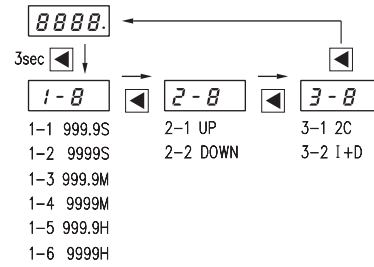

CONNECTION :

SETTING :

TIMING CHART :

Mode **A** : Delayed

DIMENSIONS : (mm)

N type(Surface Mounting): Using PF085A Socket & FH-3

Y type(Flush Mounting): Using Y-40 Frame & US-08 Socket or P3G-08 Socket

Tolerance:±0.1

ANLY ELECTRONICS CO., LTD.

<http://www.anly.com.tw>

TAIWAN MAIN OFFICE : ANLY ELECTRONICS CO., LTD.

No.19, Lane 202, Fushou St., Xinzhuang Dist., New Taipei City 242, Taiwan
TEL: +886-2-2996-3202 FAX: +886-2-2996-2017

MALAYSIA BRANCH : JUSTY ELECTRONICS (M) SDN, BHD.

No.1, Jalan 6/89B, Kawasan Perindustrian Trisegi, Batu 3 1/2 Off Jalan Sungei Besi, 57100 Kuala Lumpur, Malaysia
TEL: +60-3-7983-5758 FAX: +60-3-7981-5052

HONG KONG BRANCH : ANLY ELECTRONICS (HK) LTD.

Flat K, 13/F, Edward Mansion, 141 Prince Edward Road W., Kowloon, Hong Kong
TEL: +852-2397-2505 FAX: +852-2397-6080

SHANGHAI BRANCH : ANLY TECHNOLOGY (WUXI) CO., LTD.

Room 13G, No.831, Xinzha Rd., Jingan District, Shanghai, China 200041
TEL: +86-21-6218-3300 FAX: +86-21-6217-5911

NO. AH4D-R-A