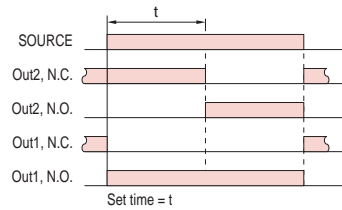

### TYPE SELECTION :

Time range	1-1 999.9S, 1-2 9999S, 1-3 999.9M, 1-4 9999M, 1-5 999.9H, 1-6 9999H	
Up / Down	2-1 Count Up	2-2 Count Down
Output contact	3-1 Delayed	3-2 Instantaneous + Delayed

## CONNECTION :

## SETTING :

## TIMING CHART :

Mode **A** : Delayed