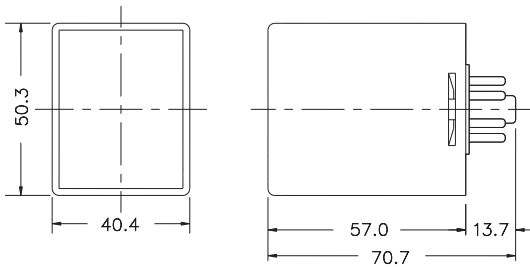

DIMENSIONS : (mm)

N type(Surface Mounting): Using PF085A Socket & FH-3

Y type(Flush Mounting): Using Y-40 Frame & US-08 Socket or P3G-08 Socket