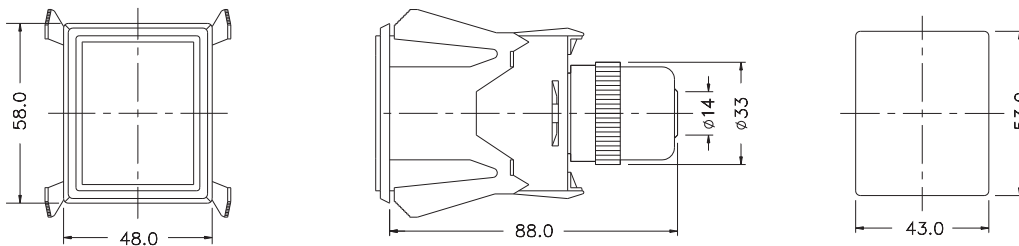

Tolerance:±0.1

ANLY ELECTRONICS CO., LTD.

<http://www.anly.com.tw>

TAIWAN MAIN OFFICE : ANLY ELECTRONICS CO., LTD.

No.19, Lane 202, Fushou St., Xinzhuang Dist., New Taipei City 242, Taiwan
TEL: +886-2-2996-3202 FAX: +886-2-2996-2017

MALAYSIA BRANCH : JUSTY ELECTRONICS (M) SDN, BHD.

No.1, Jalan 6/89B, Kawasan Perindustrian Trisegi, Batu 3 1/2 Off Jalan Sungei Besi, 57100 Kuala Lumpur, Malaysia
TEL: +60-3-7983-5758 FAX: +60-3-7981-5052

HONG KONG BRANCH : ANLY ELECTRONICS (HK) LTD.

Flat K, 13/F, Edward Mansion, 141 Prince Edward Road W., Kowloon, Hong Kong
TEL: +852-2397-2505 FAX: +852-2397-6080

SHANGHAI BRANCH : ANLY TECHNOLOGY (WUXI) CO., LTD.

Room 13G, No.831, Xinzha Rd., Jingan District, Shanghai, China 200041
TEL: +86-21-6218-3300 FAX: +86-21-6217-5911

NO. AH4D-R-A