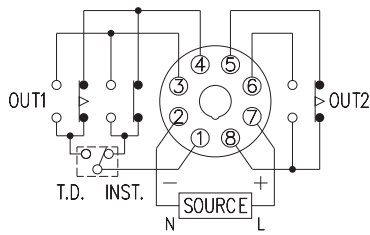

CONNECTION :