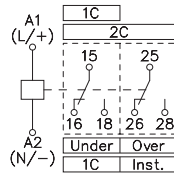

CONNECTION :

DC Type(8~60V)