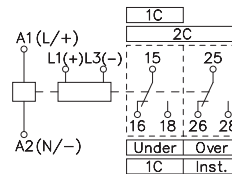

DC Type(50~200V)