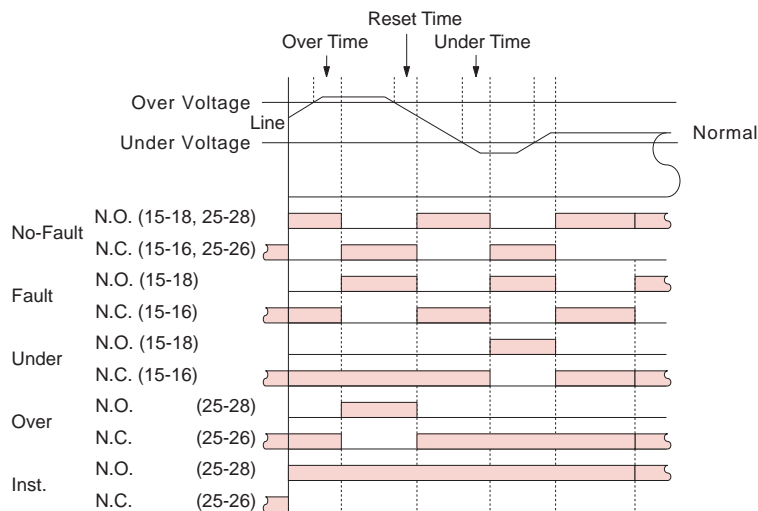

### TYPE SELECTION :

Output contact		1C No-Fault	1C Fault	2C Over&Under Fault	2C Inst.&No-Fault	2C No-Fault
Voltage detect range	8 ~ 60VDC	EP4-110601	EP4-110602	EP4-110603	EP4-110604	EP4-110605
	50 ~ 200VDC	EP4-112001	EP4-112002	EP4-112003	EP4-112004	EP4-112005

## CONNECTION :

DC Type(8~60V)

DC Type(50~200V)

## TIMING CHART :