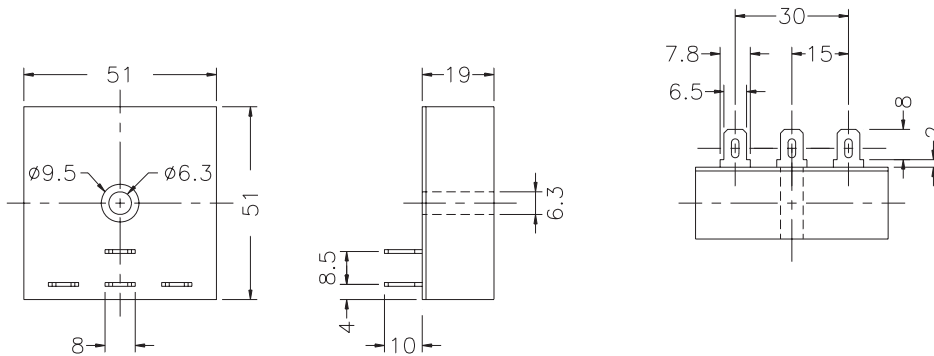

TYPE SELECTION :

Type	SST-3	SST-4
Output contact	1a (1Amp)	1a (3Amp)
Time range	2M, 3M or 5M FIXED	1023S / 1023M DIP switch setting

CONNECTION :

SST-3

SST-4

DIMENSIONS : (mm)

SST-3

SST-4