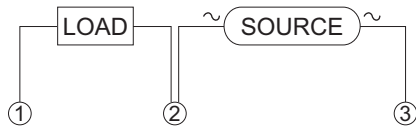

TYPE SELECTION :

Type	SST-3	SST-4
Output contact	1a (1Amp)	1a (3Amp)
Time range	2M, 3M or 5M FIXED	1023S / 1023M DIP switch setting

CONNECTION :

SST-3

SST-4

DIMENSIONS : (mm)

SST-3

SST-4