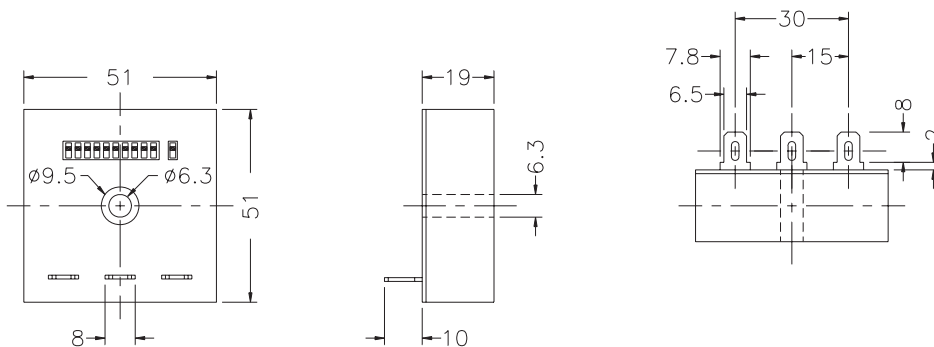

TYPE SELECTION :

Type	SST-3	SST-4
Output contact	1a (1Amp)	1a (3Amp)
Time range	2M, 3M or 5M FIXED	1023S / 1023M DIP switch setting

CONNECTION :

SST-3

SST-4

DIMENSIONS : (mm)

SST-3

SST-4